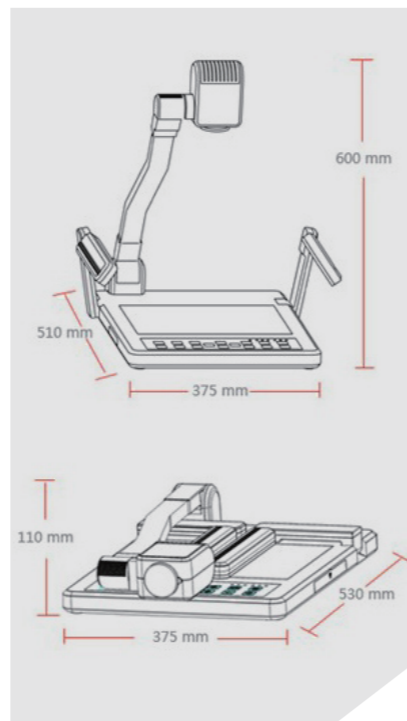

## Application

Medical / Distance Medicine

Education / Training

SPECIFICATIONS	OP-610H
Camera	1/3"CMOS
Definition	5,000,000
Horizontal	≥950 TV lines
Total zoom	Max 290x
Optical zoom	≥12-19x
Digital zoom	≥8-12x
Focus	Auto/Manual
Aperture	Auto
White balance	Auto/Manual
Split	Live image can be compared with stored 21 images
Image processing	Color & B/W,Negative, Mirror, Text/Image, Brightness, Freeze, OSD menu
Mode save/recall	Yes
Matrix	Yes
Flesh correction	Yes
16:9 Display	Yes
VGA output definition	1024*768 / 1280*1024 1360*768 / 1080P
Driver-free USB	Yes
Control mode	Key Panel, RS-232, remote control
HDMI output	x1
VGA input	x1
VGA output	x2
Video output	x1
Audio input	x1
Audio output	x1
Microphone	x1
Upperlight	LEDx2
Baselight	LED baselight
Camera head revolve	Horizontal 350°, Vertical 350°
WxDxH	Unfolded:510*375*600mm Folded:530*375*110mm
Weight	5KG
Power	DC12V/1.5A