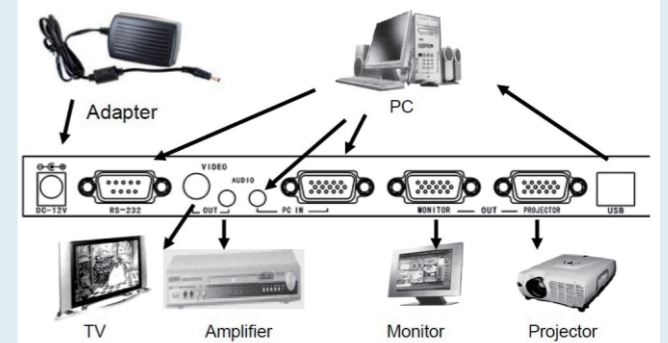

## Features and Advantages

- Adopting green environmental protection materials, which completely accord with RoHS regulations.
- Unique, humanized appearance design.
- High-resolution lens, wide range of interfaces, rich functions for vivid and colorful demonstration.
- Equipped with and adapter for easily connecting with microscope.
- Built-in serial control port for freely controlling projector on/off.
- Specially tailored according to customers' requirements.

## Application

Medical / Distance Medicine

Education / Training

SPECIFICATIONS	OP-610H
Camera	1/3"CMOS
Definition	5,000,000
Horizontal	≥950 TV lines
Total zoom	Max 290x
Optical zoom	≥12-19x
Digital zoom	≥8-12x
Focus	Auto/Manual
Aperture	Auto
White balance	Auto/Manual
Split	Live image can be compared with stored 21 images
Image processing	Color & B/W,Negative, Mirror, Text/Image, Brightness, Freeze, OSD menu
Mode save/recall	Yes
Matrix	Yes
Flesh correction	Yes
16:9 Display	Yes
VGA output definition	1024*768 / 1280*1024 1360*768 / 1080P
Driver-free USB	Yes
Control mode	Key Panel, RS-232, remote control
HDMI output	x1
VGA input	x1
VGA output	x2
Video output	x1
Audio input	x1
Audio output	x1
Microphone	x1
Upperlight	LEDx2
Baselight	LED baselight
Camera head revolve	Horizontal 350°, Vertical 350°
WxDxH	Unfolded:510*375*600mm Folded:530*375*110mm
Weight	5KG
Power	DC12V/1.5A

## Back panel connection